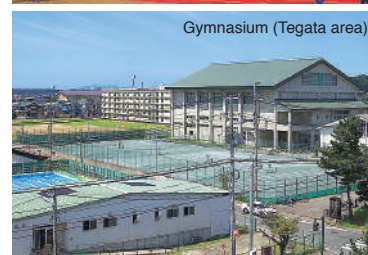

University Hall (Tegata Campus)

Nishiyachi Dorm

International House

International Student House

# Sports Facilities

Facility	Area (㎡)			Comments
	Tegata area	Hondo area	Hodono area	
<b>Athletic Track Stadium</b>	24,637	} 20,909	—	400m / 6 courses, main/8 courses
<b>Baseball field</b>	20,378		—	—
<b>Sports field</b>	Used jointly with the Athletic Track	Used jointly with the Athletic Track	—	soccer, rugby (Hondo area has soccer, rugby, soft baseball)
<b>Handball court</b>		—	—	—
<b>Large gymnasium</b>	2,591	1,079	3,588	basketball, handball, volleyball, badminton, judo, kendo, etc. (Hondo area has volleyball, badminton, basketball, table tennis, futsal, handball)
<b>Small gymnasium</b>	750	—	—	gymnastics, table tennis, karate, etc.
<b>Martial arts gymnasium</b>	—	—	373	judo, kendo
<b>Archery field</b>	149	—	—	—
<b>Tennis courts</b>	(5courts) 3,238	(5courts) 3,614	—	—
<b>Swimming Pool(25m)</b>	800	—	—	7courses
<b>Exercise ground</b>	—	—	14,923	—

Athletic Track Stadium (Tegata area)

Gymnasium (Tegata area)