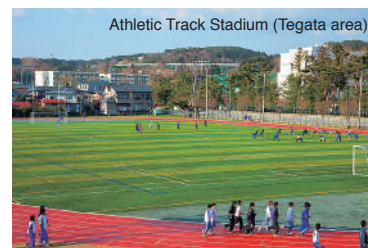

# Sports Facilities

Facility	Area (㎡)			Comments
	Tegata area	Hondo area	Hodono area	
<b>Athletic Track Stadium</b>	24,637	} 20,909	—	400m / 6 courses, main/8 courses
<b>Baseball field</b>	20,378		—	—
<b>Sports field</b>	Used jointly with the Athletic Track	Used jointly with the Athletic Track	—	soccer, rugby (Hondo area has soccer, rugby, soft baseball)
<b>Handball court</b>		—	—	—
<b>Large gymnasium</b>	2,591	1,079	3,588	basketball, handball, volleyball, badminton, judo, kendo, etc. (Hondo area has volleyball, badminton, basketball, table tennis, futsal, handball)
<b>Small gymnasium</b>	750	—	—	gymnastics, table tennis, karate, etc.
<b>Martial arts gymnasium</b>	—	—	373	judo, kendo
<b>Archery field</b>	149	—	—	—
<b>Tennis courts</b>	(5courts) 3,238	(5courts) 3,614	—	—
<b>Swimming Pool(25m)</b>	800	—	—	7courses
<b>Exercise ground</b>	—	—	14,923	—