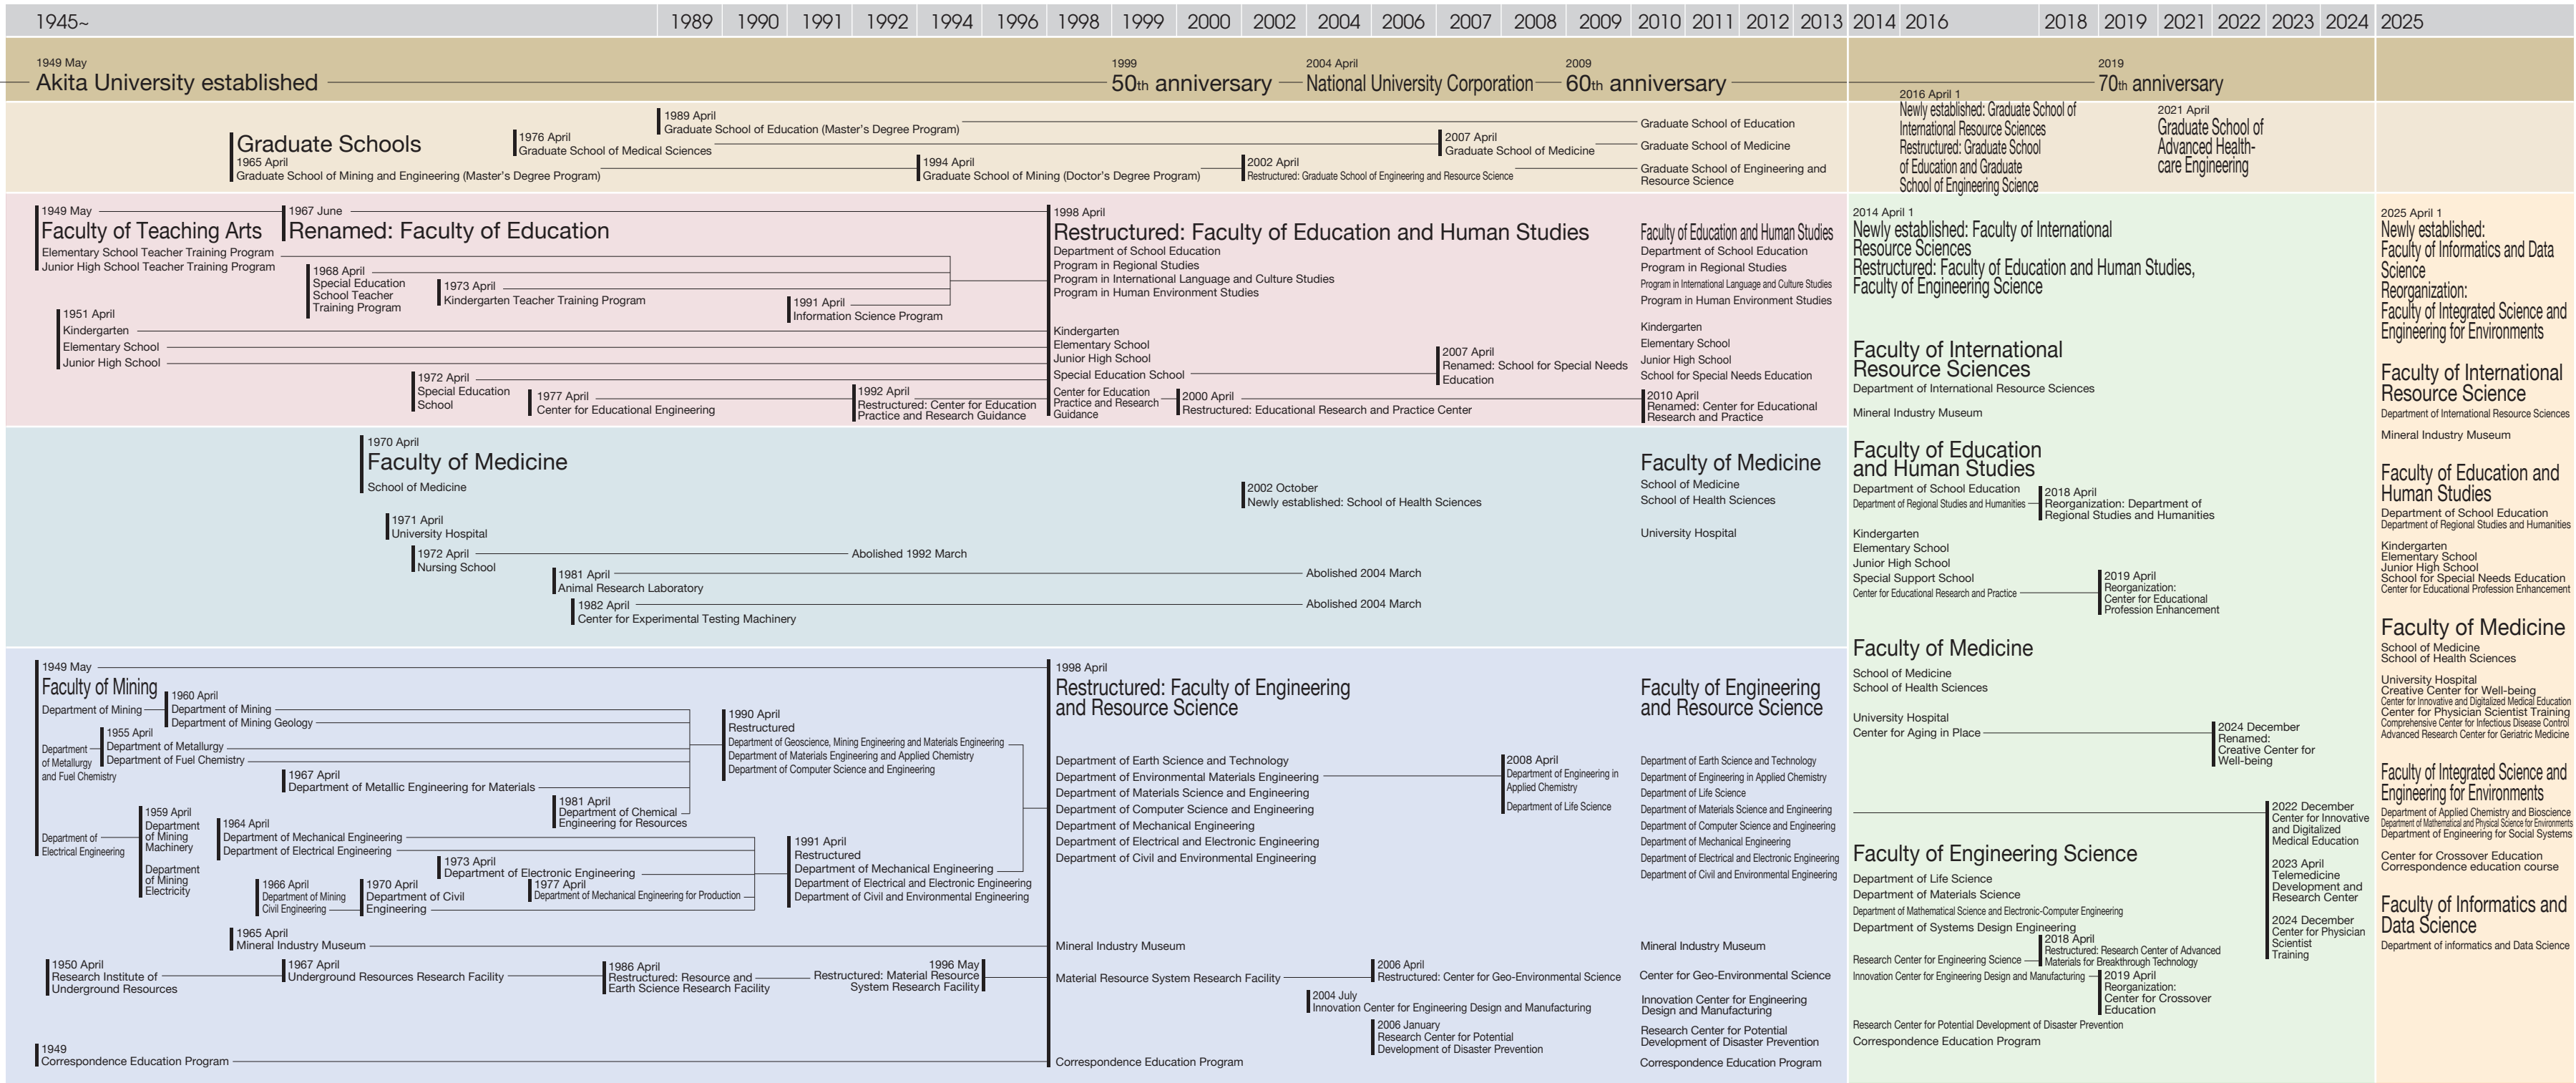

Historical Sketch

1910 March
Akita Mining College
(National)

1873 September
Akita Denshu School

1874 May
Akita Taihei School

1878 April
Akita Prefecture Normal School

1878 December
Akita Normal School

1880 May
Akita Women's
Normal School

1886 August
Akita Prefecture Jinjyo Normal School

1898 April
Akita Prefecture Normal School

1909 April
Akita Prefecture Women's
Normal School

1943 April
Akita Normal School (National)

1924 March
Akita Prefectural Technical
Continuation School
Teacher Training School

1935 April
Akita Prefectural Youth
School Teacher Training
School

1944 April
Akita Youth Normal
School (National)

● Centennial Hall (Constructed 2012 October)

Built to commemorate the 100th anniversary of the founding of the Faculty of Engineering Resources
Its exterior inherits the Akita Mining College building, the predecessor to Akita University

Non-degree Post-graduate Courses

- Advanced Course of Mining (1954 April – 1965 March)
- Advanced Course of Education (1965 April – 1989 March)
- Special Advanced Course of Special Education (1980 April – 2008 March)