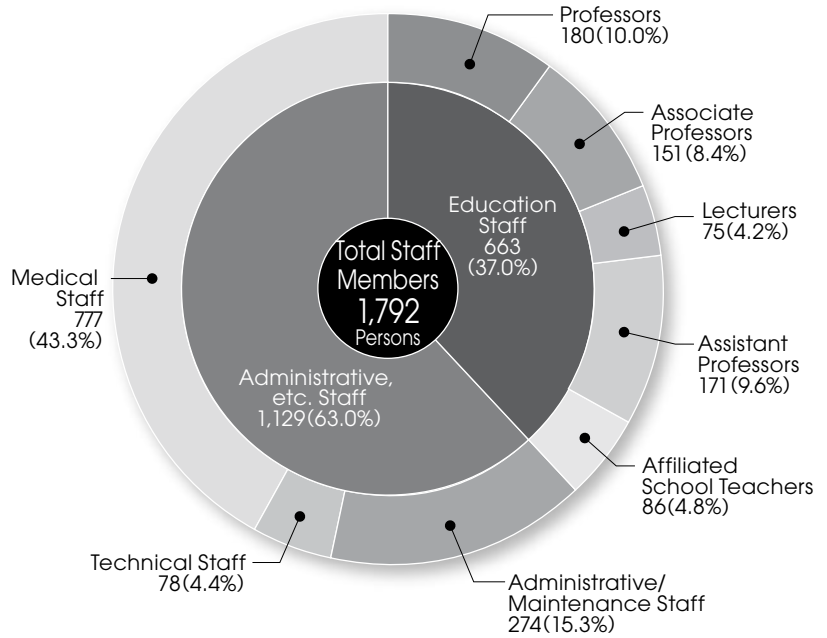

Administrator Data

As of 1 May 2015

Category	University President	Director	Temporary	Total
University President	1			1
Director		5 (1)		5 (1)
Temporary			2 (1)	2 (1)
Total	1	5 (1)	2 (1)	8 (2)

*Numbers in () represent part-time administrators as a portion of the total number.

Instructor Data

As of 1 May 2015

All Staff by Position and Gender

As of 1 May 2015

Sex	Professors		Associate Professors		Lecturers		Assistant Professors		Affiliated School Teachers		Administrative/Maintenance Staff		Technical Staff		Medical Staff	
	#	%	#	%	#	%	#	%	#	%	#	%	#	%	#	%
Male	160	88.9	134	88.7	62	82.7	118	69.0	43	50.0	165	60.2	63	80.8	140	18.0
Female	20	11.1	17	11.3	13	17.3	53	31.0	43	50.0	109	39.8	15	19.2	637	82.0
Total	180		151		75		171		86		274		78		777	